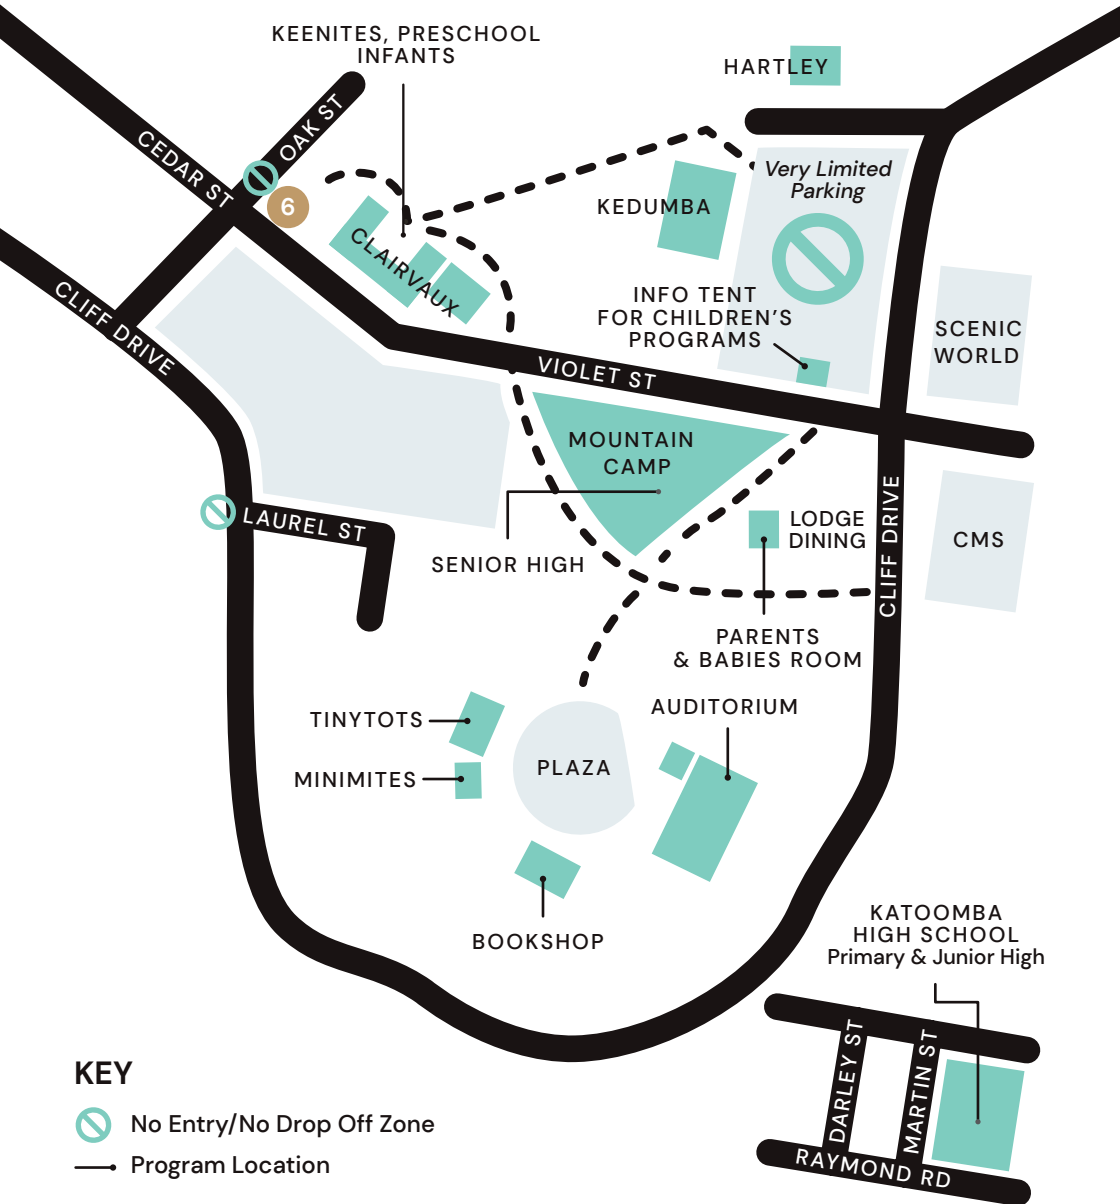

KEC22 Site Map

Tiny Tots	» See Map	Infants	» Clairvaux
Mini Mites	» See Map	Primary	» Katoomba High School
Keenites	» Clairvaux	Junior High	» Katoomba High School
Preschool	» Clairvaux	Senior High	» Mountain Camp

KEY

-  No Entry/No Drop Off Zone
-  Program Location